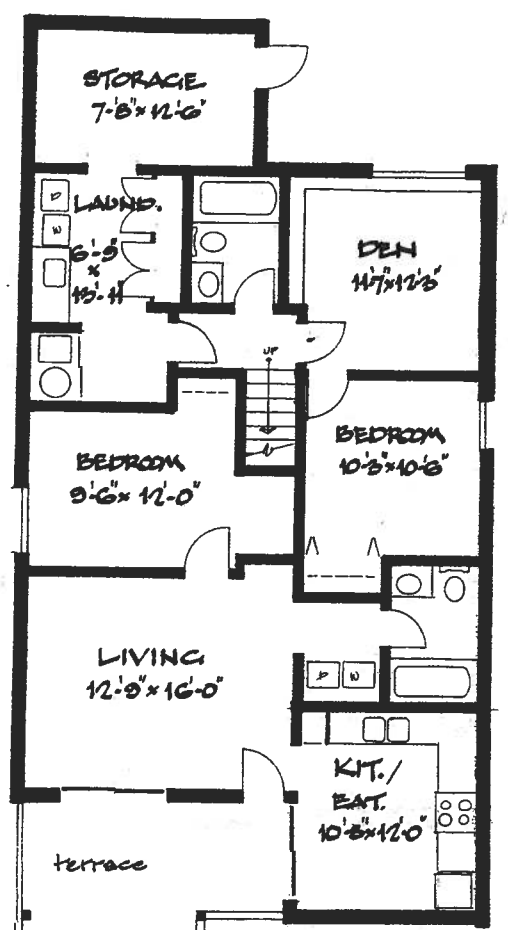

4443 West 13th. Ave.,  
Vancouver, B.C.

UPPER FLOOR

Main Floor	1422
Upper Floor	867
Lower Floor	1316
<b>TOTAL:</b>	<b>3605</b> sq. ft.

**Schematics**

Room sizes should be considered approximate. Measurements are a guideline only and subject to certification. If greater precision is required the purchaser MUST employ the service of a Registered Quantity Surveyor. E&OE. Do not scale.