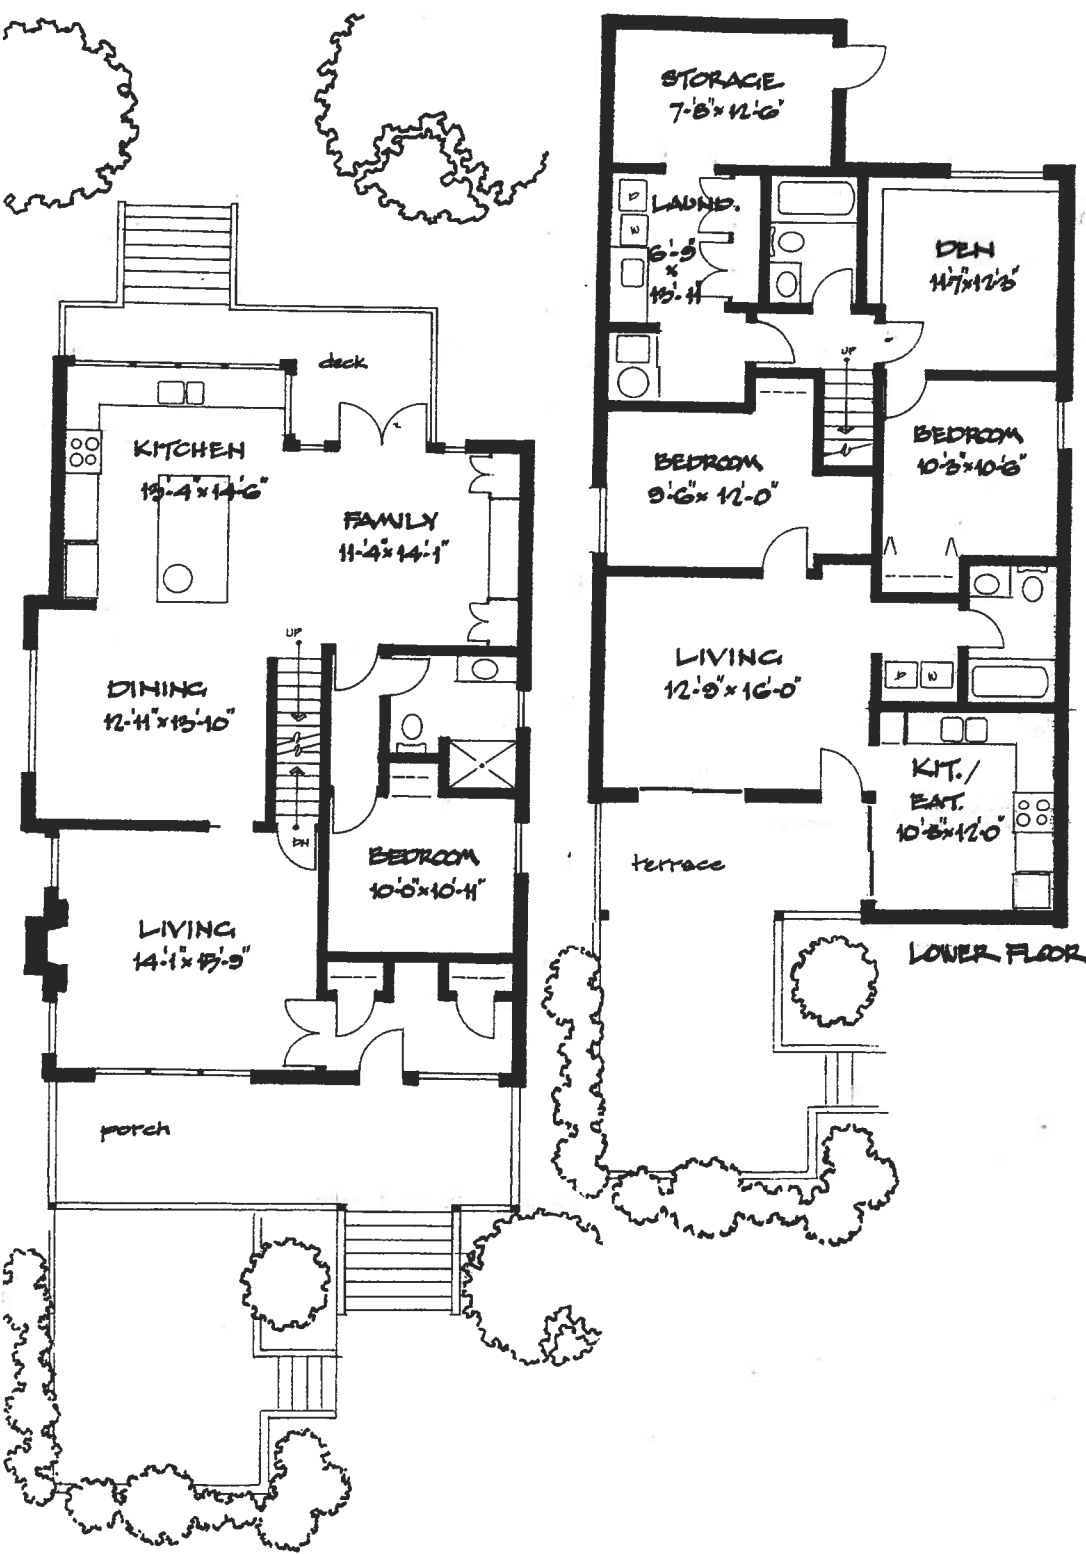

4443 West 13th. Ave.,  
Vancouver, B.C.

UPPER FLOOR

Main Floor	1422
Upper Floor	867
Lower Floor	1316
<b>TOTAL:</b>	<b>3605</b> sq. ft.

**Schematics**

Room sizes should be considered approximate. Measurements are a guideline only and subject to certification. If greater precision is required the purchaser MUST employ the service of a Registered Quantity Surveyor. E&OE. Do not scale.