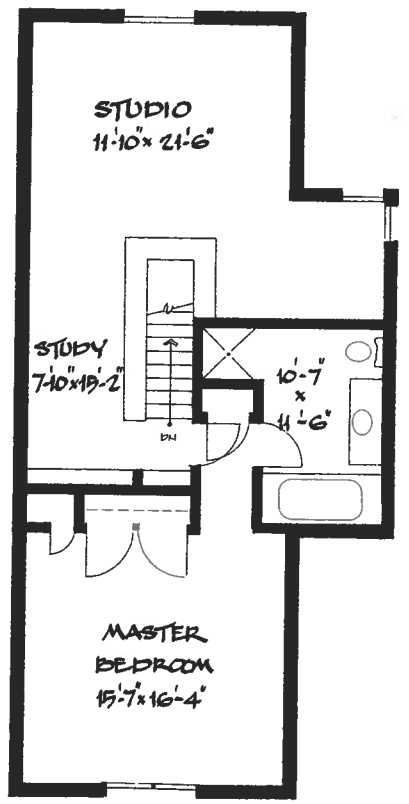

4443 West 13th. Ave.,  
Vancouver, B.C.

UPPER FLOOR

Main Floor	1422
Upper Floor	867
Lower Floor	1316
<b>TOTAL:</b>	<b>3605</b> sq. ft.

**Schematics**

Room sizes should be considered approximate. Measurements are a guideline only and subject to certification. If greater precision is required the purchaser MUST employ the service of a Registered Quantity Surveyor. E&OE. Do not scale.