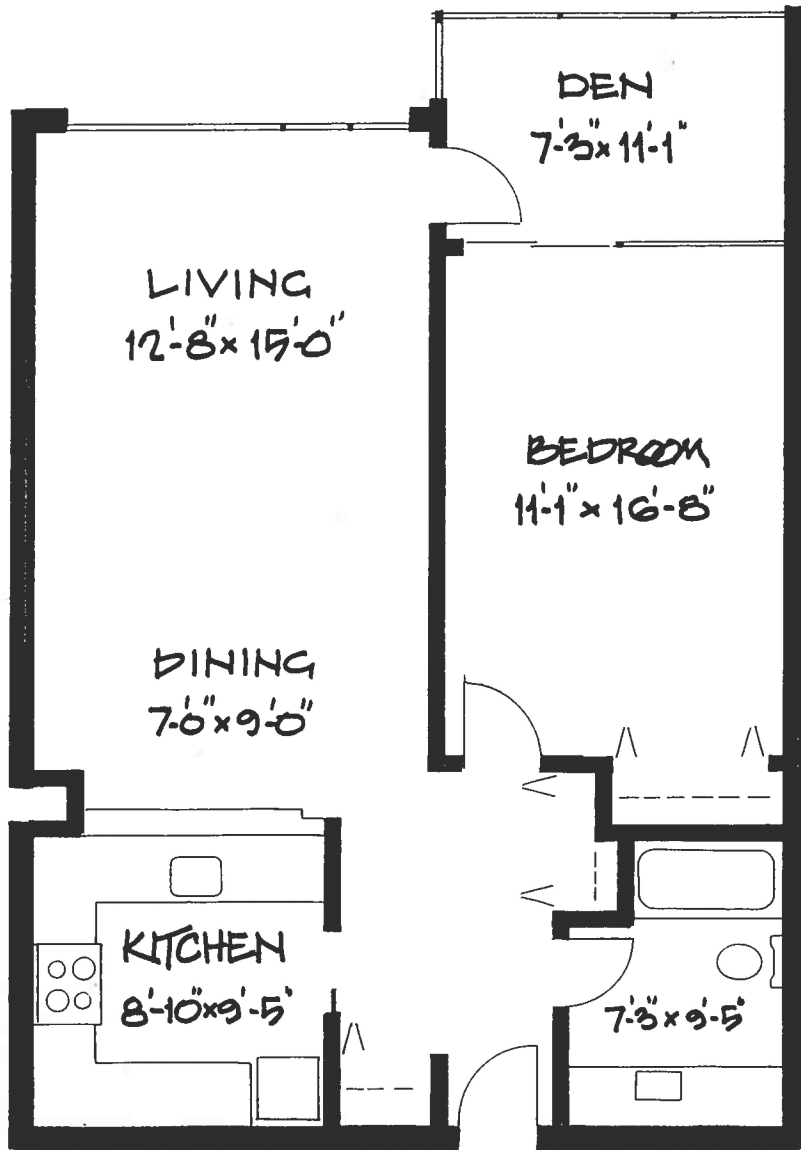

203-2298 McBain Ave.,  
Vancouver, B.C.

Total Area: 886sq.ft