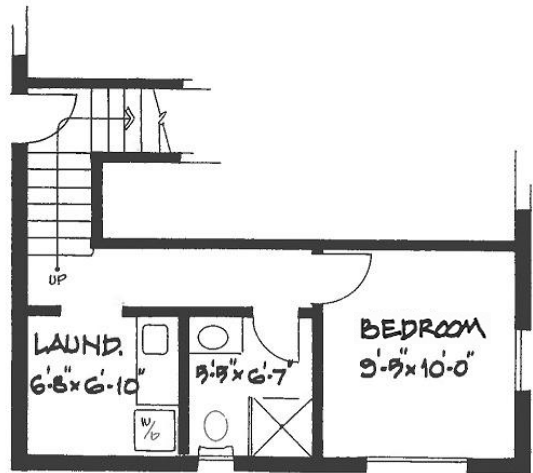

4350 West 14th. Ave.,  
Vancouver, B.C.

Main Floor 1066  
Upper Floor 1066  
Lower Floor 275  
TOTAL: 2407 sq. Ft.

UPPER FLOOR

LOWER FLOOR

**SCHEMATICS**

Room sizes should be considered approximate. Measurements are a guideline only and subject to certification if greater precision is required the purchaser MUST employ the service of a Registered Quantity Surveyor. E&OE. Do not scale.