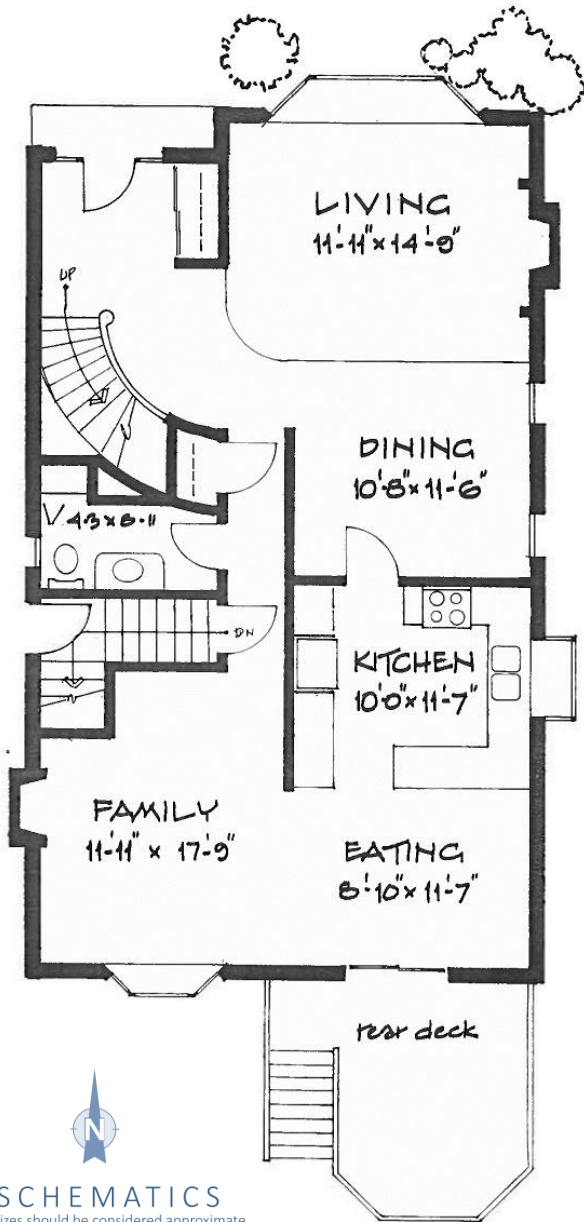

4350 West 14th. Ave.,  
Vancouver, B.C.

Main Floor 1066  
Upper Floor 1066  
Lower Floor 275  
TOTAL: 2407 sq. Ft.

UPPER FLOOR

LOWER FLOOR

**SCHEMATICS**

Room sizes should be considered approximate. Measurements are a guideline only and subject to certification if greater precision is required the purchaser MUST employ the service of a Registered Quantity Surveyor. E&OE. Do not scale.