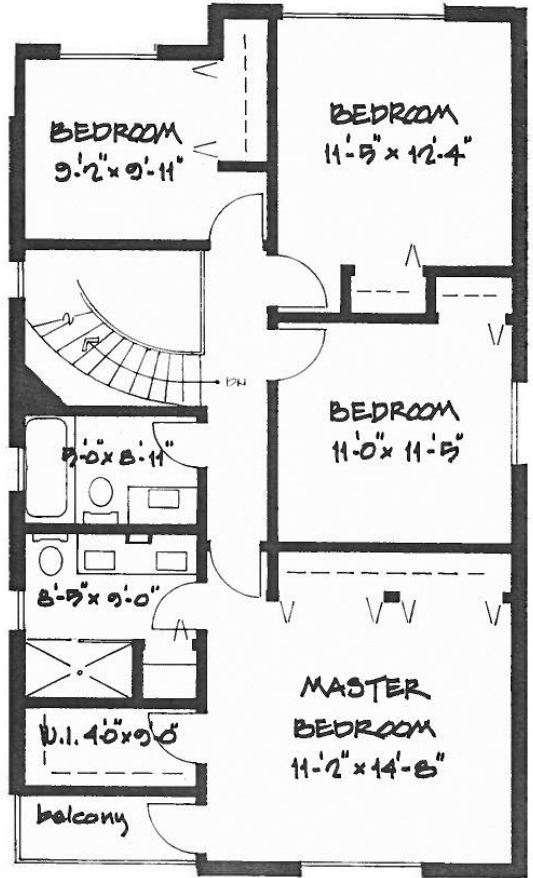

4350 West 14th. Ave.,  
Vancouver, B.C.

Main Floor 1066  
Upper Floor 1066  
Lower Floor 275  
TOTAL: 2407 sq. Ft.

UPPER FLOOR

LOWER FLOOR

**SCHEMATICS**

Room sizes should be considered approximate. Measurements are a guideline only and subject to certification if greater precision is required the purchaser MUST employ the service of a Registered Quantity Surveyor. E&OE. Do not scale.