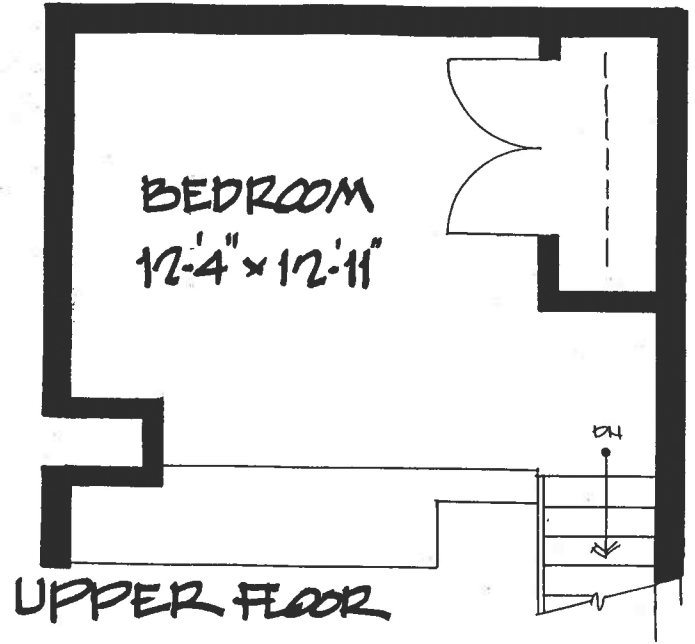

1818 Crowe Street,
Vancouver, B.C.

Main Floor 632

Upper Floor 213

Total 845sq.ft

MAIN FLOOR

UPPER FLOOR

LOWER FLOOR