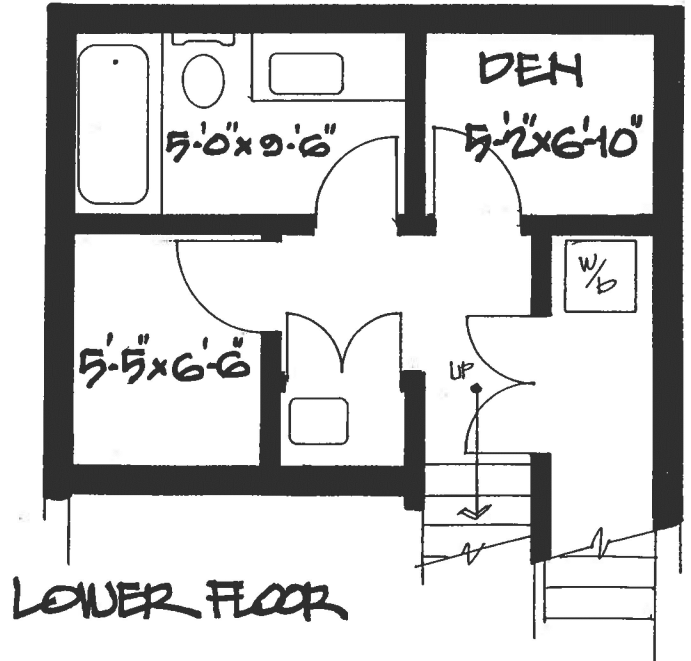

1818 Crowe Street,
Vancouver, B.C.

Main Floor 632

Upper Floor 213

Total 845sq.ft

MAIN FLOOR

UPPER FLOOR

LOWER FLOOR