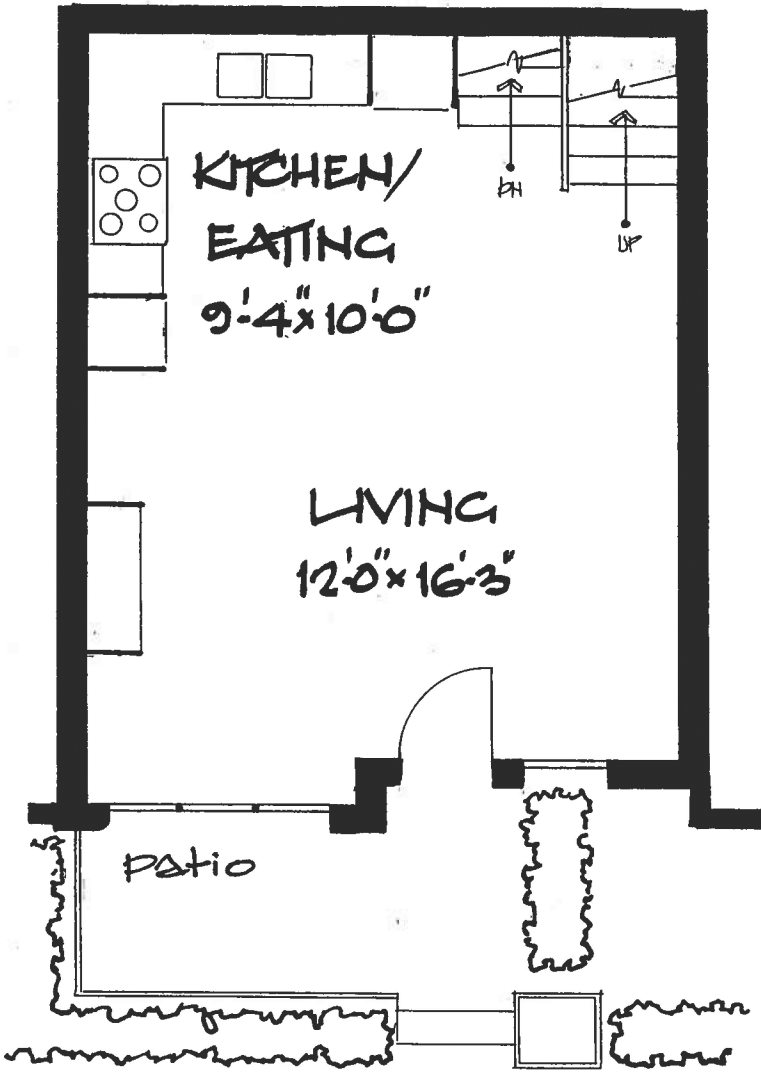

1818 Crowe Street,
Vancouver, B.C.

Main Floor 632

Upper Floor 213

Total 845sq.ft

MAIN FLOOR

UPPER FLOOR

LOWER FLOOR